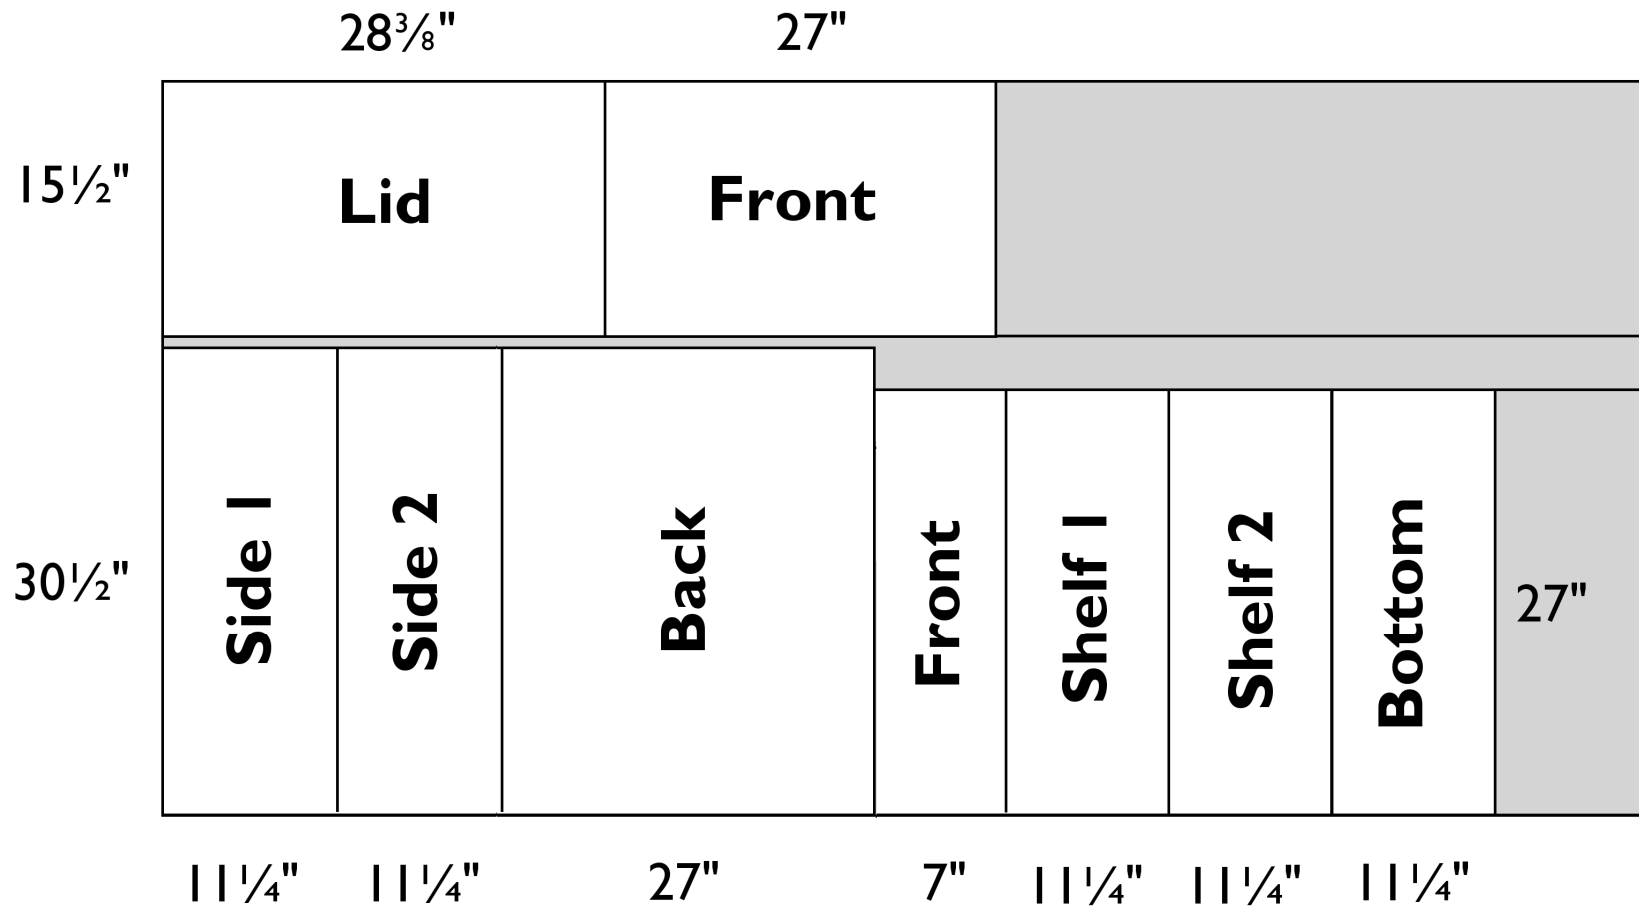

Simplified cutting plan suitable to give to somebody in the likes of B&Q to cut from an 8' x 4' sheet.

Some parts will need trimming to final size.

Back and sides longer than specified to allow bottom to be fitted in rebate and castors installed.